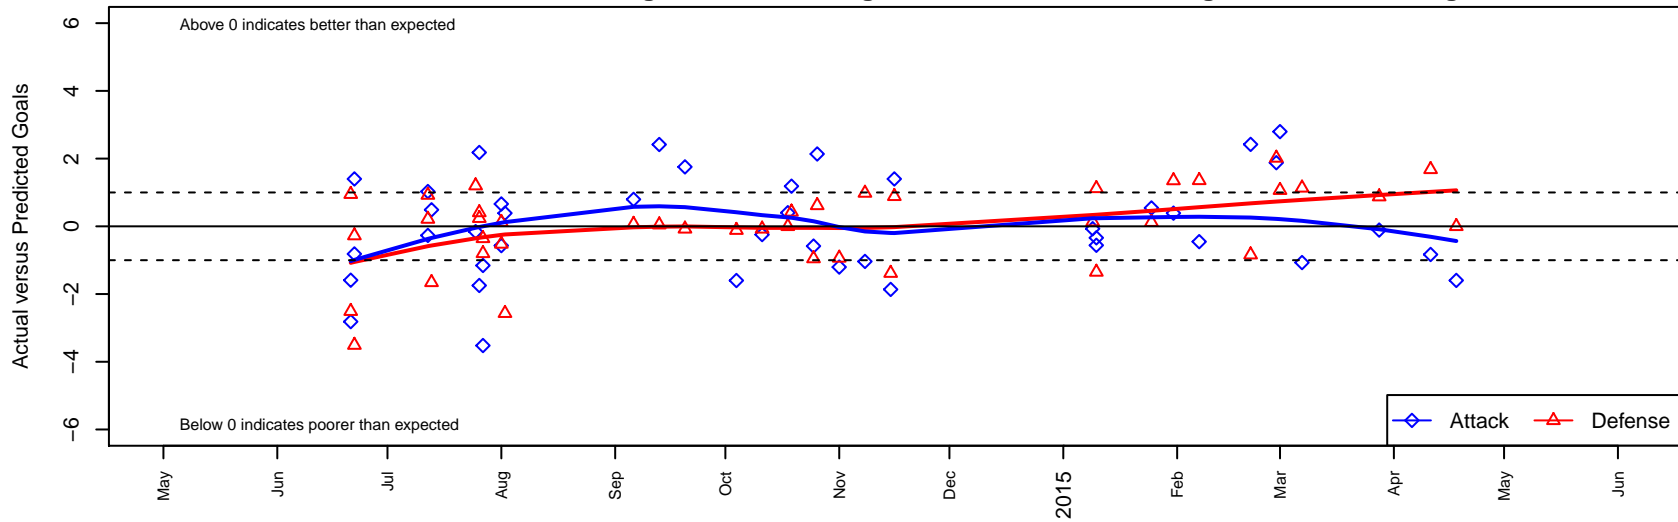

WA Rush Nero G02

Washington Rush SC
 Everett, WA
 G02 total strength=661
 attack=0.73 defense=0.52
 fall league = RCL G02 Div 4
 spr league = Win RCL G02 Div 3

alt names used:
 WA Rush G02 Nero
 WASHINGTON RUSH G02 NERO (WA)
 WA Rush G02 Nero
 Washington Rush G02 Nero B
 WASHINGTON RUSH G02 NERO (WA)
 Washington Rush G02 Nero B
 WA Rush G02 Nero
 Washington Rush G02 Nero B

WA Rush Nero G02
 Dots are actual minus expected GF (blue circles) and GA (red triangles).
 Blue line is smoothed change in attack strength. Red is smoothed change in defense strength.

**attack and defense variance (black dot)
relative to other teams
and top 10 in region**