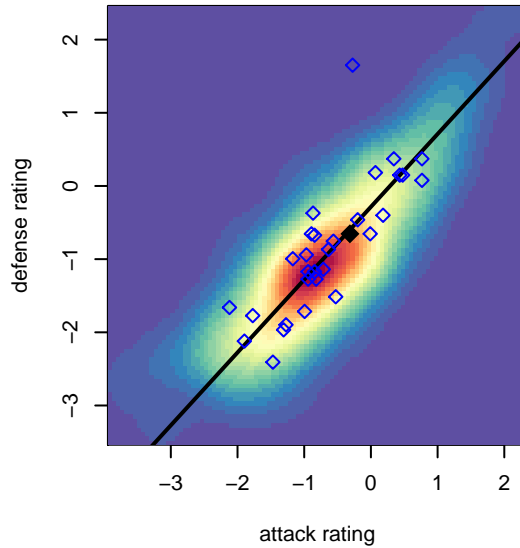

**attack and defense rating
relative to others at age
and all opponents in last 13 months**