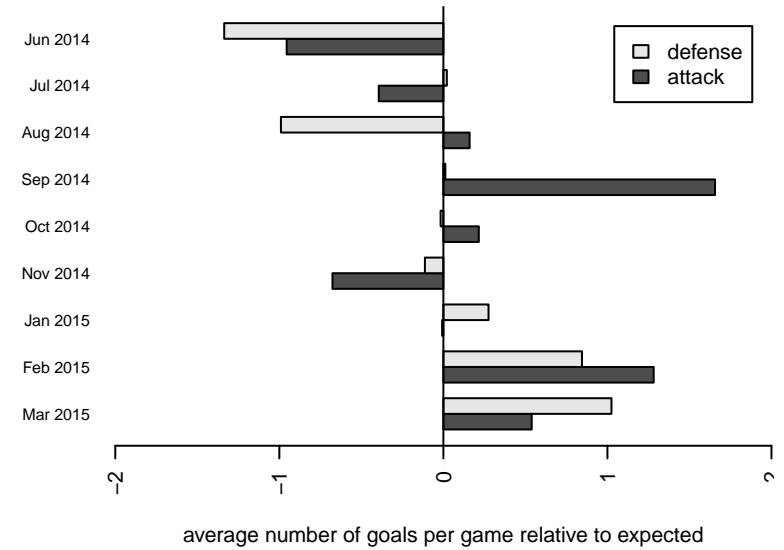

Performance relative to 13 month average