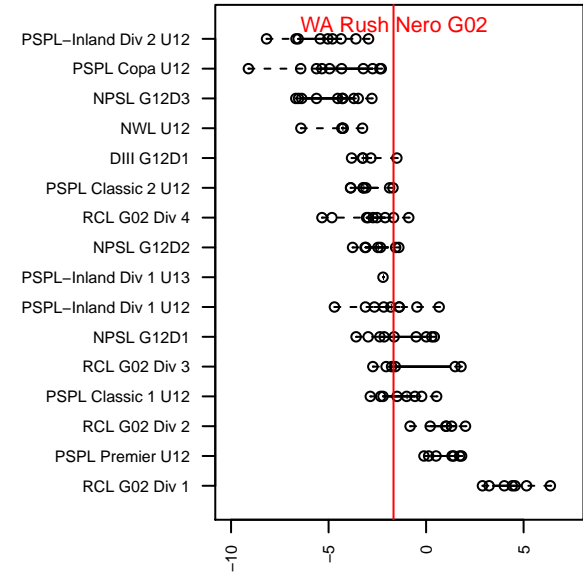

**attack and defense rating
relative to others at age
and all opponents in last 13 months**