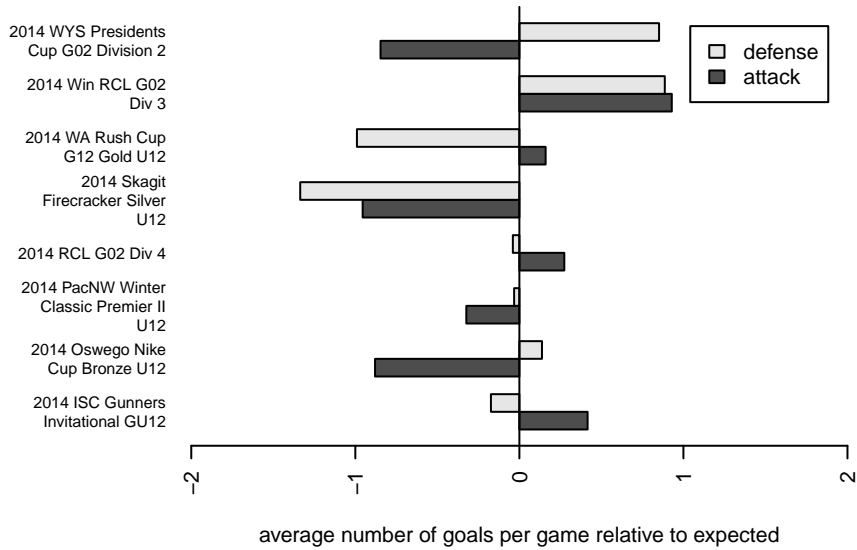

Performance relative to 13 month average