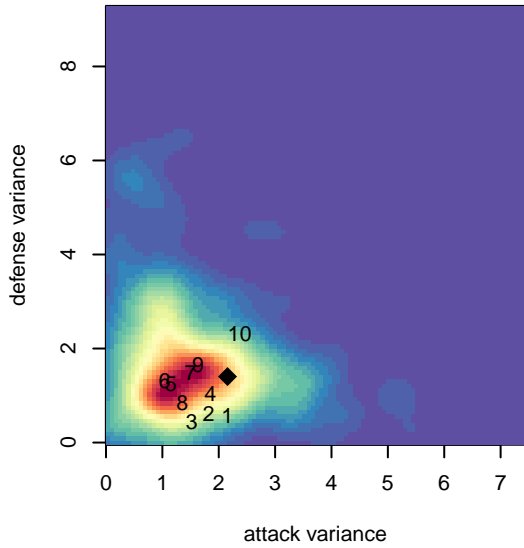

WA Rush Nero G02

Washington Rush SC
 Everett, WA
 G02 total strength=661
 attack=0.73 defense=0.52
 fall league = RCL G02 Div 4
 spr league = Win RCL G02 Div 3

alt names used:
 WA Rush G02 Nero
 WASHINGTON RUSH G02 NERO (WA)
 WA Rush G02 Nero
 Washington Rush G02 Nero B
 WASHINGTON RUSH G02 NERO (WA)
 Washington Rush G02 Nero B
 WA Rush G02 Nero
 Washington Rush G02 Nero B

WA Rush Nero G02
 Dots are actual minus expected GF (blue circles) and GA (red triangles).
 Blue line is smoothed change in attack strength. Red is smoothed change in defense strength.

**attack and defense variance (black dot)
relative to other teams
and top 10 in region**